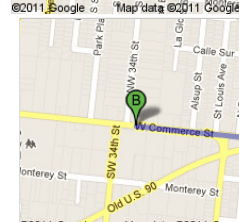

Directions to 5357 W Commerce St, San Antonio, TX 78237
4.9 mi – about 15 mins

 San Antonio, TX

1. Head east on Dolorosa toward Main Plaza

go 141 ft
total 141 ft

2. Continue onto W Market St
About 1 min

go 0.2 mi
total 0.2 mi

 3. Turn left onto Navarro St

go 256 ft
total 0.3 mi

 4. Take the 1st left onto E Commerce St
About 12 mins

go 4.3 mi
total 4.5 mi

 5. Keep right at the fork
Destination will be on the right
About 2 mins

go 0.4 mi
total 4.9 mi

 5357 W Commerce St, San Antonio, TX 78237

These directions are for planning purposes only. You may find that construction projects, traffic, weather, or other events may cause conditions to differ from the map results, and you should plan your route accordingly. You must obey all signs or notices regarding your route.

Map data ©2011 Google

Directions weren't right? Please find your route on maps.google.com and click "Report a problem" at the bottom left.