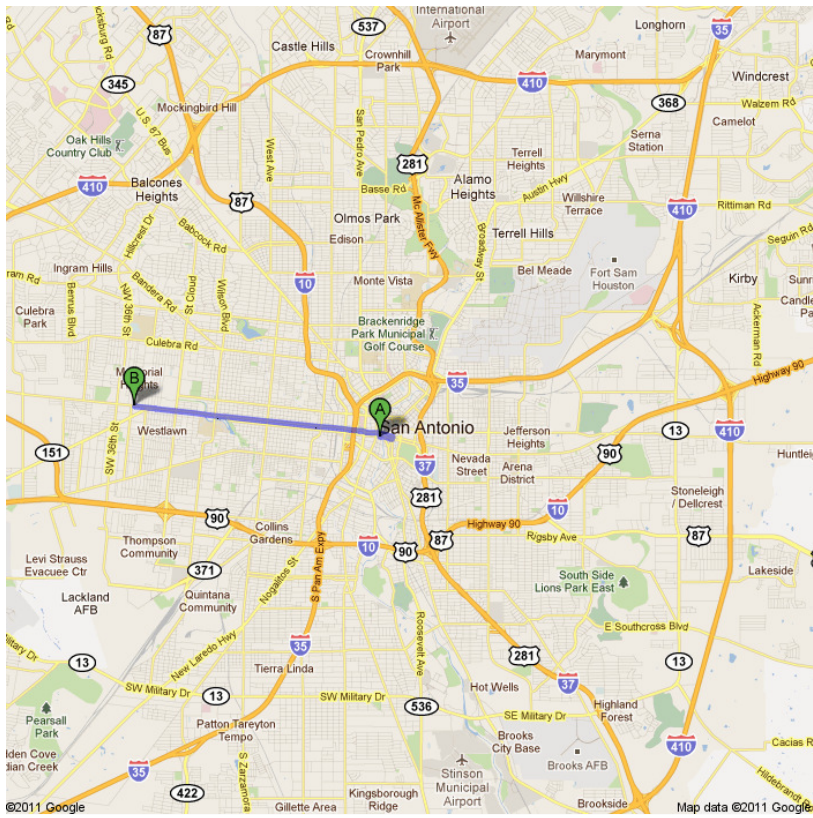

Directions to 5357 W Commerce St, San Antonio, TX 78237
4.9 mi – about 15 mins

 San Antonio, TX

1. Head east on Dolorosa toward Main Plaza

go 141 ft
total 141 ft

2. Continue onto W Market St
About 1 min

go 0.2 mi
total 0.2 mi

 3. Turn left onto Navarro St

go 256 ft
total 0.3 mi

 4. Take the 1st left onto E Commerce St
About 12 mins

go 4.3 mi
total 4.5 mi

 5. Keep right at the fork
Destination will be on the right
About 2 mins

go 0.4 mi
total 4.9 mi

 5357 W Commerce St, San Antonio, TX 78237

These directions are for planning purposes only. You may find that construction projects, traffic, weather, or other events may cause conditions to differ from the map results, and you should plan your route accordingly. You must obey all signs or notices regarding your route.

Map data ©2011 Google

Directions weren't right? Please find your route on maps.google.com and click "Report a problem" at the bottom left.